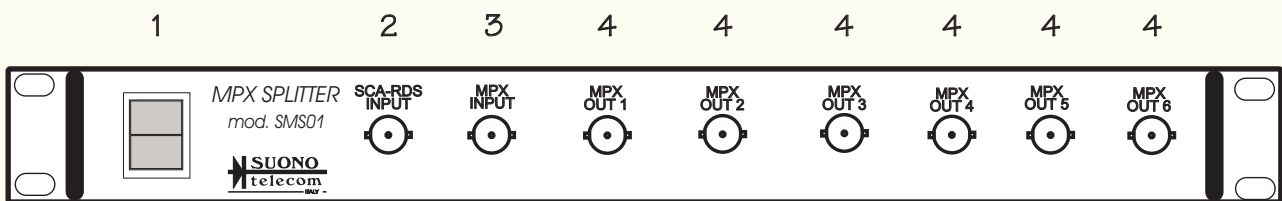

## BROADCAST MPX-COMPOSITE SPLITTER RDS-SCA MIXER

- 1 - POWER SWITCH
- 2 - SCA-RDS SUBCARRIER INPUT
- 3 - MPX INPUT
- 4 - 6 X MPX-COMPOSITE OUTPUT

### TECHNICAL FEATURES:

BANDWIDTH:	20Hz - 60 KHz within 0,1 dB 60KHz - 80KHz within 0,2dB
INPUT IMPEDANCE:	> 1 KOHM
OUTPUT IMPEDANCE:	< 30 OHM
THD:	< 0,01%
NOMINAL LEVEL:	2,2V pep
INTERNAL ADJUSTING:	+/- 3dB
PHASE INT. ADJUSTING:	+/- 2 uS
RDS / SCA INJECTION:	- 30dB ref. 2,2Vpep INPUT